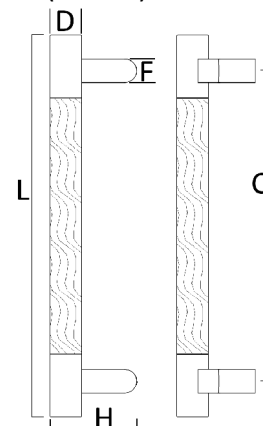

DPA4295

Offset, Round, with Wood Grip Sector Door Pull

PULLS

Standard Finishes:

- 630
- 629
- 622
- 695

Optional Finishes:

- 605
- 606
- 609
- 619
- Consult factory for additional finish options

Material:

Posts are Stainless Steel, Brass
Grip is made of an engineered durable White Oak

Ordering:

Specify CTC and overall length

Additional Information:

Maximum Length: 72"

Different stain options available.

Optional Mid Post: Suffix with "MP"
(Required over 60")

Size Information:

D: 1.25" (32mm)

C: Per Project Specification

H: 2.75" (70mm)

L: Per project Specification

F: 1" (25mm)

Scan Here For

Frascio Architectural
Door Pull Catalog