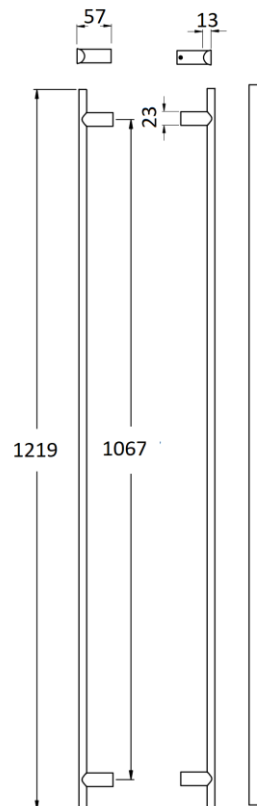

## Traverse Half Moon Door Pull

### Specifications:

Material: Stainless Steel  
(Brass or Aluminum Optional)

Options: Mid-Post, suffix with MP

Features: Suites with the 6254 Traverse Lever

### Size Information: