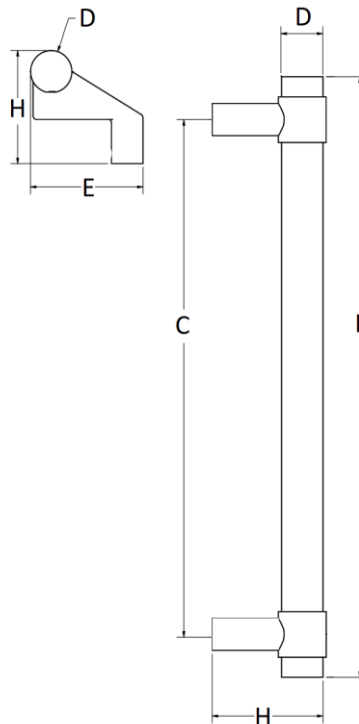

## Round, Offset Band Door Pull

### Specifications:

Material: Stainless Steel  
(Brass or Aluminum Optional)

Options: Mid-Post, suffix with MP

### Size Information:

- D: 1.5" (38mm)
- C: Per Project Specification
- H: 3" (76mm)
- L: Per Project Specification
- E: 3" (76mm)