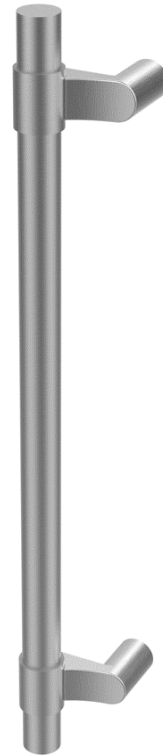

# DPA4207

## Round, Offset Band Door Pull

### Specifications:

Material: Stainless Steel  
(Brass or Aluminum Optional)

Options: Mid-Post, suffix with MP

### Size Information:

- D: 1.5" (38mm)
- C: Per Project Specification
- H: 3" (76mm)
- L: Per Project Specification
- E: 3" (76mm)