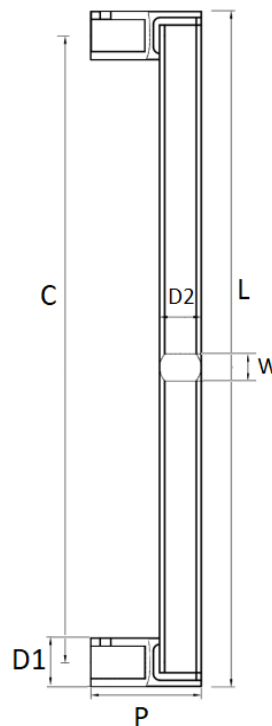

DPC1028

Rectangular, Straight, Fixed Metro Door Pull

Specifications:

Material: Stainless Steel

Features: Pairs with 270 Metro and 6810 Base Levers

Available Finishes:

- 630
- 629
- 622
- Dark Bronze
- Other finishes available upon request

Size Information:

D1: .91" (23mm)

D2: .79" (20mm)

C: 12" (300mm)

L: 13" (323mm)

P: 2" (51mm)

W: .5" (13mm)

This is a fixed pull, one size only.