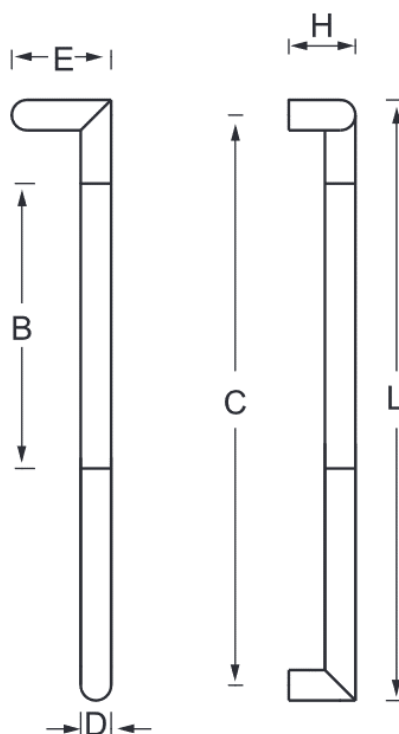

## Round, Offset Door Pull With Leather Grip Sector

### Size Information:

- D: 1.25" (32mm)
- B: Per Project Specification
- E: Per Project Specification
- H: 2.75" (70mm)
- C: Per Project Specification
- L: Per Project Specification