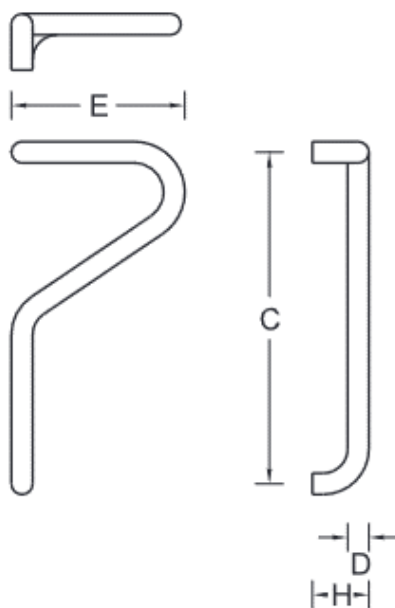

## Round, Offset Door Pull

### Specifications:

Material: Stainless Steel  
(Brass or Aluminum Optional)

### Size Information:

- D: 1.25" (32mm)
- E: Per Project Specification
- C: Per Project Specification
- H: 3.35" (85mm)
- L: Per Project Specification