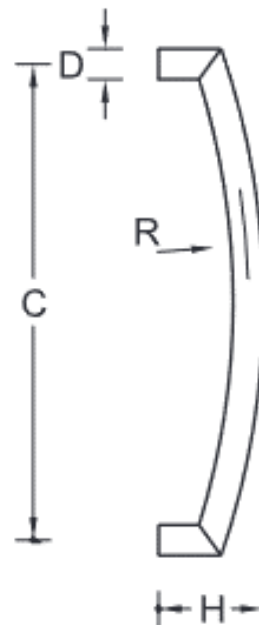

## Round, Offset Door Pull

### Size Information:

- D: 1.25" (32mm)
- R: Per Project Specification
- C: Per Project Specification
- H: 4.65" (118mm)
- L: Per Project Specification