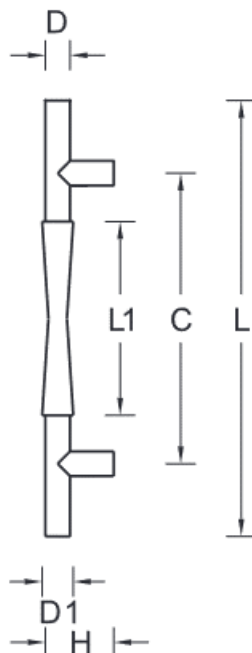

DPE4027

Varied, Straight Door Pull

Specifications:

Material: Stainless Steel
 (Brass or Aluminum Optional)
 Options: Mid-Post, suffix with MP

Available Finishes:

- 630
- 629
- 622
- Dark Bronze
- Other finishes available upon request

Size Information:

D: .75" (19mm)
 D1: 1.25" (32mm)
 C: Per Project Specification
 H: 2.75" (70mm)
 L: Per Project Specification
 L1: Per Project Specification