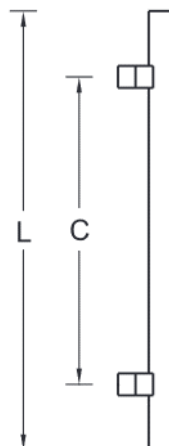

# DPB4011 | Square, Offset Door Pull

### Specifications:

Material: Stainless Steel  
 (Brass or Aluminum Optional)  
 Options: Mid-Post, suffix with MP

### Size Information:

- A: 1" (25mm)
- E: 1" (25mm)
- C: Per Project Specification
- H: 3.62" (92mm)
- L: Per project Specification