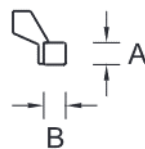

# DPB4011 | Square, Offset Door Pull

### Specifications:

Material: Stainless Steel  
 (Brass or Aluminum Optional)  
 Options: Mid-Post, suffix with MP

### Size Information:

- A: 1" (25mm)
- E: 1" (25mm)
- C: Per Project Specification
- H: 3.62" (92mm)
- L: Per project Specification