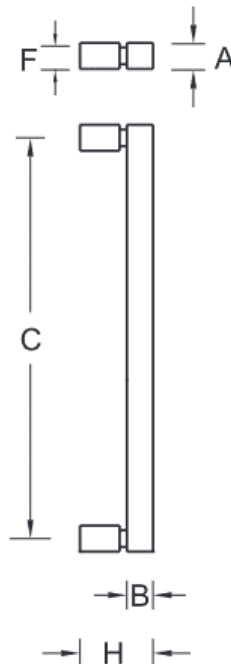

DPB1007

Square, Straight Door Pull

Specifications:

Material: Stainless Steel
(Brass or Aluminum Optional)

Available Finishes:

- 630
- 629
- 622
- Dark Bronze
- Other finishes available upon request

Size Information:

- A: 1" (25mm)
- B: 1" (25mm)
- C: Per Project Specification
- H: 2.75" (70mm)
- L: Per Project Specification
- F: 1" (25mm)