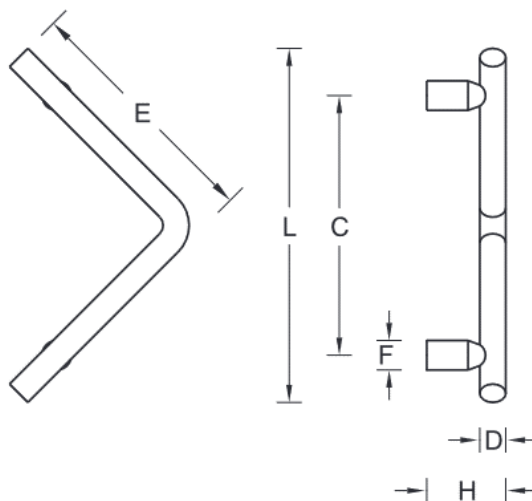

DPA4104

Round, Offset Door Pull

Specifications:

Material: Stainless Steel
 (Brass or Aluminum Optional)
 Options: Mid-Post, suffix with MP

Available Finishes:

- 630
- 629
- 622
- Dark Bronze
- Other finishes available upon request

Size Information:

D: 1" (25mm)
 C: Per Project Specification
 H: 2.75" (70mm)
 L: Per project Specification
 F: 1.25" (32mm)