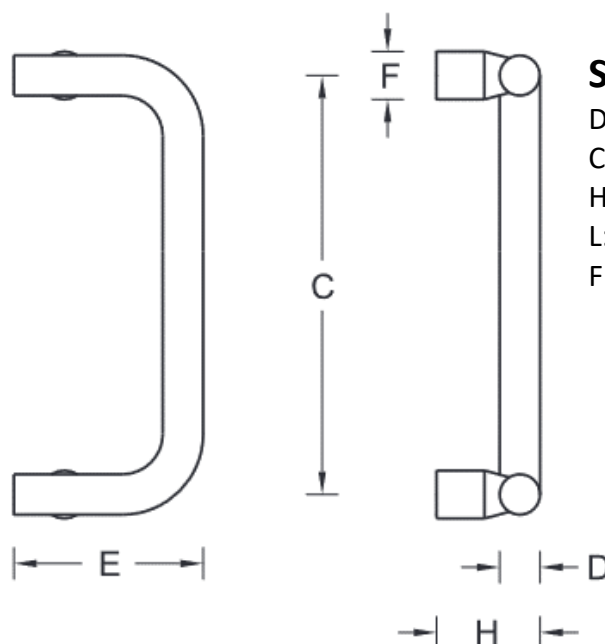

DPA4103

Round, Offset Door Pull

Specifications:

Material: Stainless Steel
 (Brass or Aluminum Optional)
 Options: Mid-Post, suffix with MP

Available Finishes:

- 630
- 629
- 622
- Dark Bronze
- Other finishes available upon request

Size Information:

- D: 1.25" (32mm)
- C: Per Project Specification
- H: 3.03" (77mm)
- L: Per project Specification
- F: 1.5" (38mm)