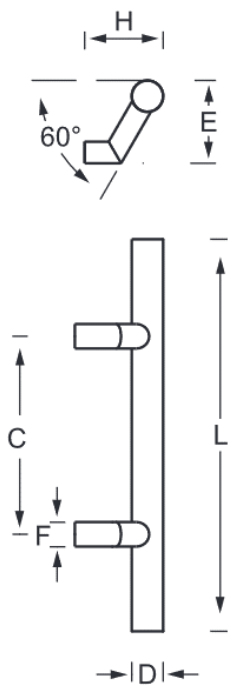

# DPA4092 | Round, Offset Door Pull

### Specifications:

Material: Stainless Steel  
 (Brass or Aluminum Optional)  
 Options: Mid-Post, suffix with MP

### Size Information:

- D: 1.25" (32mm)
- C: Per Project Specification
- H: 3.15" (80mm)
- L: Per project Specification
- F: .87" (22mm)