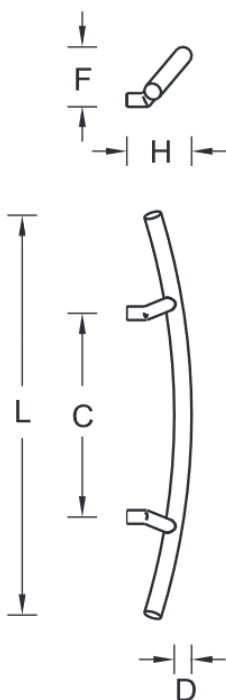

DPA4079

Round, Offset Door Pull

Specifications:

Material: Stainless Steel
 (Brass or Aluminum Optional)
 Options: Mid-Post, suffix with MP

Available Finishes:

- 630
- 629
- 622
- Dark Bronze
- Other finishes available upon request

Size Information:

D: 1" (25mm)
 C: Per Project Specification
 H: 3.75" (95mm)
 L: Per Project Specification
 F: 3.46" (88mm)