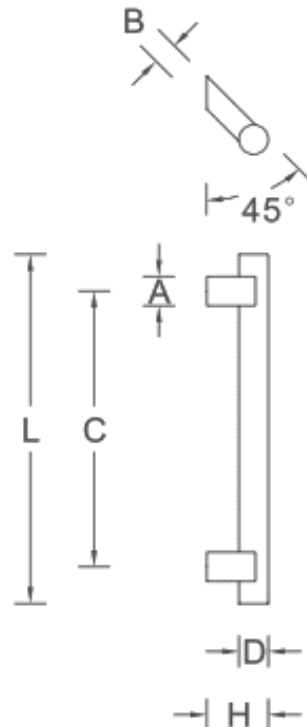

DPA4069

Round, Offset Door Pull

Specifications:

Material: Stainless Steel
(Brass or Aluminum Optional)

Options: Mid-Post, suffix with MP

Available Finishes:

- 630
- 629
- 622
- Dark Bronze
- Other finishes available upon request

Size Information:

- A: 1.5" (38mm)
- B: 1.5" (38mm)
- D: 1.5" (38mm)
- C: Per Project Specification
- H: 2.87" (73mm)
- L: Per Project Specification