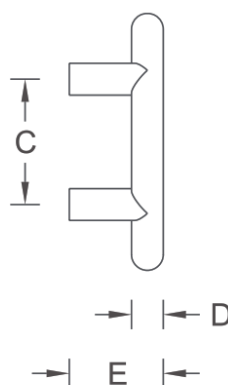

## Round, Offset Door Pull

### Specifications:

Material: Stainless Steel  
 (Brass or Aluminum Optional)  
 Options: Mid-Post, suffix with MP

### Size Information:

- D: 1" (25mm)
- C: Per Project Specification
- E: 2.95" (75mm)
- L: Per project Specification