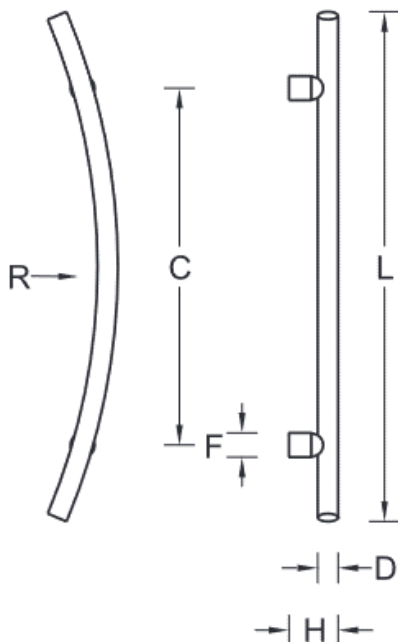

DPA4020

Round, Offset Door Pull

Specifications:

Material: Stainless Steel
 (Brass or Aluminum Optional)
 Options: Mid-Post, suffix with MP

Available Finishes:

- 630
- 629
- 622
- Dark Bronze
- Other finishes available upon request

Size Information:

- D: 1.25" (32mm)
- C: Per Project Specification
- H: 3.03" (77mm)
- L: Per project Specification
- F: 1.5" (38mm)
- R: Per Project Specification