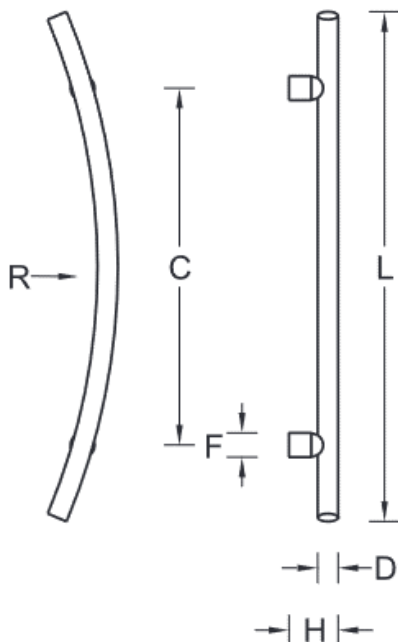

DPA4019

Round, Offset Door Pull

Specifications:

Material: Stainless Steel
 (Brass or Aluminum Optional)
 Options: Mid-Post, suffix with MP

Available Finishes:

- 630
- 629
- 622
- Dark Bronze
- Other finishes available upon request

Size Information:

- D: 1" (25mm)
- C: Per Project Specification
- H: 2.75" (70mm)
- L: Per project Specification
- F: 1.25" (32mm)
- R: Per Project Specification