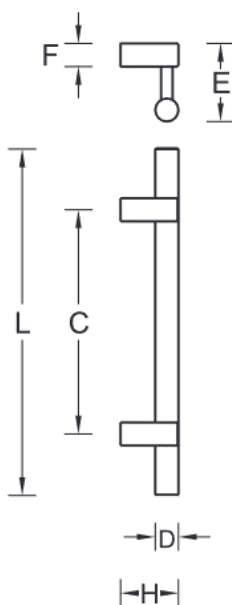

## Round, Offset Door Pull

### Specifications:

Material: Stainless Steel  
 (Brass or Aluminum Optional)  
 Options: Mid-Post, suffix with MP

### Size Information:

- D: 1.25" (32mm)
- E: 4.25" (108mm)
- C: Per Project Specification
- H: 3.15" (80mm)
- L: Per project Specification
- F: 1.25" (32mm)