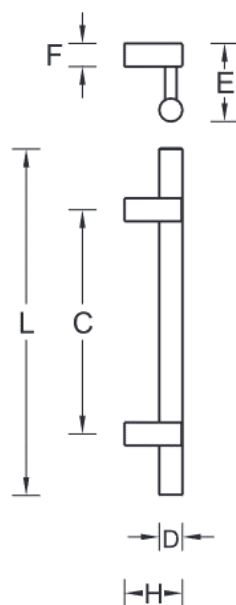

DPA4015

Round, Offset Door Pull

Specifications:

Material: Stainless Steel
 (Brass or Aluminum Optional)
 Options: Mid-Post, suffix with MP

Available Finishes:

- 630
- 629
- 622
- Dark Bronze
- Other finishes available upon request

Size Information:

- D: 1" (25mm)
- E: 2.83" (72mm)
- C: Per Project Specification
- H: 2.75" (70mm)
- L: Per project Specification
- F: 1" (25mm)