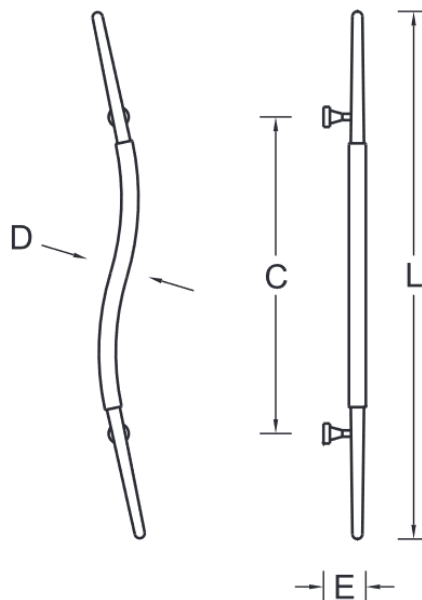

## Straight, Varied Door Pull

### Specifications:

Material: Stainless Steel  
 (Brass or Aluminum Optional)  
 Options: Mid-Post, suffix with MP

### Size Information:

D: .83" (21mm)  
 C: Per Project Specification  
 E: .83" (21mm)  
 L: Per project Specification