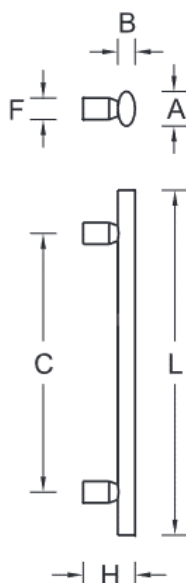

DPD4000

Straight, Oval Door Pull

Specifications:

Material: Stainless Steel
 (Brass or Aluminum Optional)
 Options: Mid-Post, suffix with MP

Available Finishes:

- 630
- 629
- 622
- Dark Bronze
- Other finishes available upon request

Size Information:

- A: 1.57" (40mm)
- B: .79" (20mm)
- C: Per Project Specification
- H: 2.36" (60mm)
- L: Per project Specification
- F: 1" (25mm)