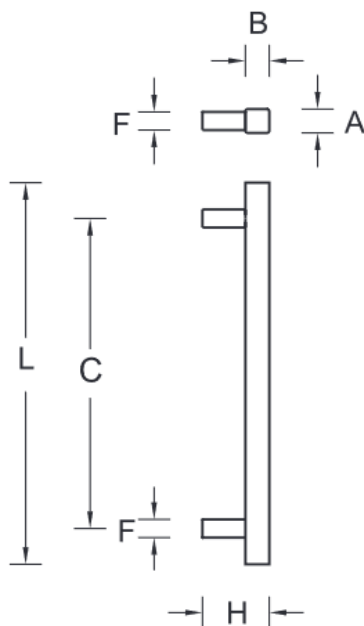

## Straight, Rectangular Door Pull

### Specifications:

Material: Stainless Steel  
 (Brass or Aluminum Optional)  
 Options: Mid-Post, suffix with MP

### Size Information:

- A: 1.57" (40mm)
- B: .79" (20mm)
- C: Per Project Specification
- H: 2.75" (70mm)
- L: Per project Specification
- F: .87" (22mm)