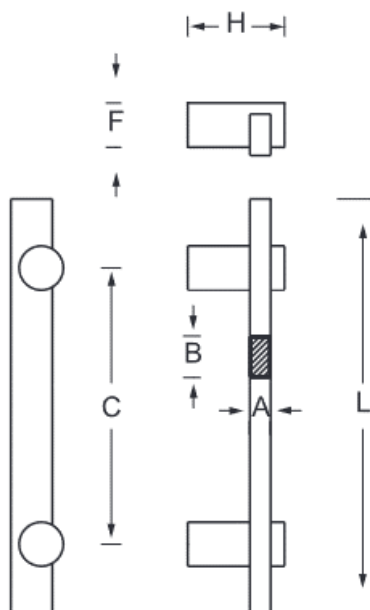

## Straight, Rectangular Door Pull

### Specifications:

Material: Stainless Steel  
 (Brass or Aluminum Optional)  
 Options: Mid-Post, suffix with MP

### Size Information:

- A: .59" (15mm)
- B: 1.18" (30mm)
- C: Per Project Specification
- H: 2.75" (70mm)
- L: Per project Specification
- F: 1.25" (32mm)