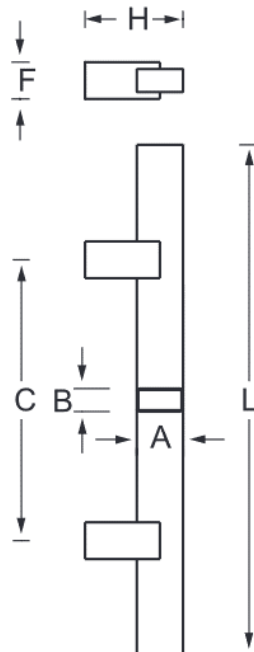

## Straight, Rectangular Door Pull

### Specifications:

Material: Stainless Steel  
 (Brass or Aluminum Optional)  
 Options: Mid-Post, suffix with MP

### Size Information:

- A: 1.58" (40mm)
- B: .79" (20mm)
- C: Per Project Specification
- H: 3.35" (85mm)
- L: Per project Specification
- F: 1.18" (30mm)