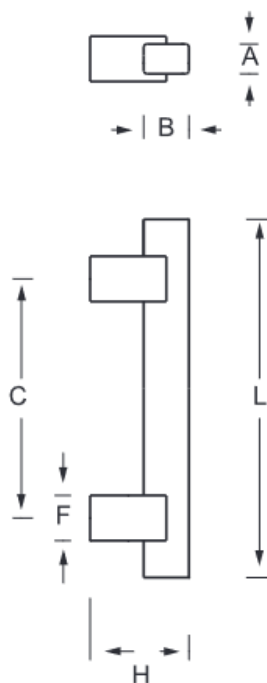

DPC4013

Straight, Rectangular Door Pull

Specifications:

Material: Stainless Steel
 (Brass or Aluminum Optional)
 Options: Mid-Post, suffix with MP

Available Finishes:

- 630
- 629
- 622
- Dark Bronze
- Other finishes available upon request

Size Information:

- A: 1" (25mm)
- B: 1.5" (38mm)
- C: Per Project Specification
- H: 3.27" (83mm)
- L: Per project Specification
- F: 1.5" (38mm)