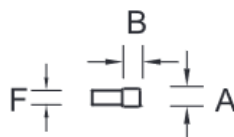

## Straight, Square Door Pull

### Specifications:

Material: Stainless Steel  
 (Brass or Aluminum Optional)  
 Options: Mid-Post, suffix with MP

### Size Information:

- A: 1.18" (30mm)
- B: 1.18" (30mm)
- C: Per Project Specification
- H: 2.95" (75mm)
- L: Per project Specification
- F: 1" (25mm)