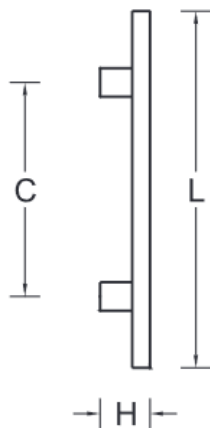

## Straight, Square Door Pull

### Specifications:

Material: Stainless Steel  
 (Brass or Aluminum Optional)  
 Options: Mid-Post, suffix with MP

### Size Information:

- A: 1.18" (30mm)
- B: 1.18" (30mm)
- C: Per Project Specification
- H: 2.95" (75mm)
- L: Per project Specification
- F: 1" (25mm)