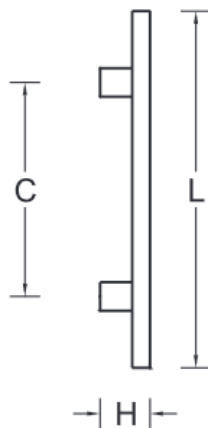

## Straight, Square Door Pull

### Specifications:

Material: Stainless Steel  
 (Brass or Aluminum Optional)  
 Options: Mid-Post, suffix with MP

### Size Information:

- A: 1" (25mm)
- B: 1" (25mm)
- C: Per Project Specification
- H: 2.75" (70mm)
- L: Per project Specification
- F: .79" (20mm)