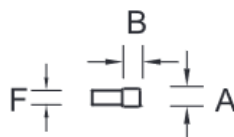

## Straight, Square Door Pull

### Specifications:

Material: Stainless Steel  
 (Brass or Aluminum Optional)  
 Options: Mid-Post, suffix with MP

### Size Information:

- A: 1" (25mm)
- B: 1" (25mm)
- C: Per Project Specification
- H: 2.75" (70mm)
- L: Per project Specification
- F: .79" (20mm)