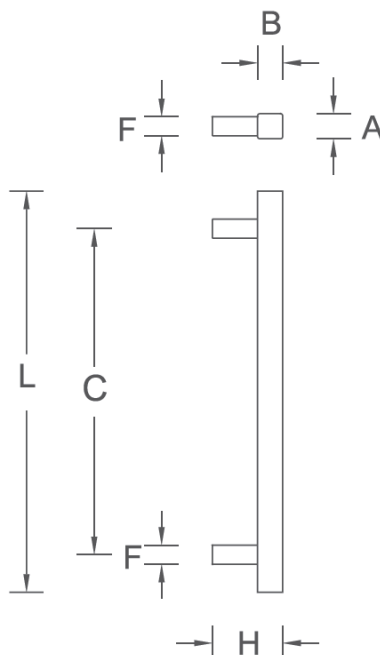

DPB4002

Straight, Square Door Pull

Specifications:

Material: Stainless Steel
 (Brass or Aluminum Optional)
 Options: Mid-Post, suffix with MP

Available Finishes:

- 630
- 629
- 622
- Dark Bronze
- Other finishes available upon request

Size Information:

- A: 1" (25mm)
- B: 1" (25mm)
- C: Per Project Specification
- H: 2.75" (70mm)
- L: Per project Specification
- F: .87" (22mm)