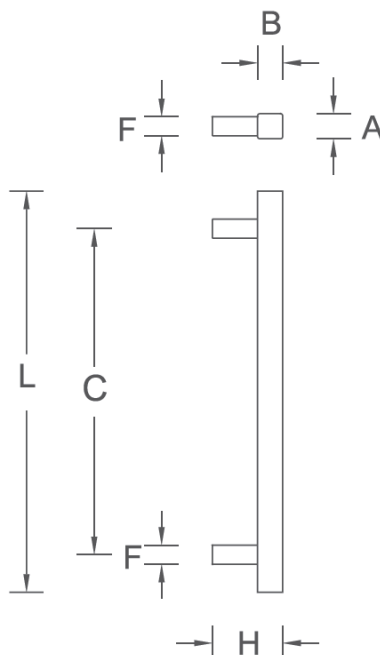

DPB4001

Straight, Square Door Pull

Specifications:

Material: Stainless Steel
 (Brass or Aluminum Optional)
 Options: Mid-Post, suffix with MP

Available Finishes:

- 630
- 629
- 622
- Dark Bronze
- Other finishes available upon request

Size Information:

- A: 1" (25mm)
- B: 1" (25mm)
- C: Per Project Specification
- H: 2 3/4" (70mm)
- L: Per project Specification
- F: 1/4" (19mm)