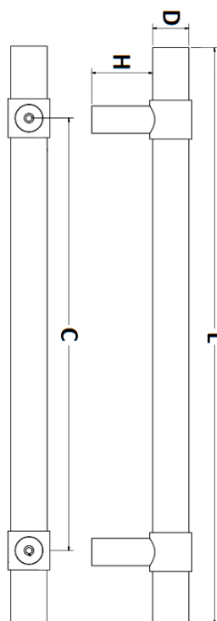

## Round, Straight Pull with Post Mount Collar and Flat Tips

### Specifications:

Material: Stainless Steel  
 (Brass or Aluminum Optional)  
 Options: Mid-Post, suffix with MP

### Size Information:

D: 1.5" (38mm)  
 C: Per Project Specification  
 H: 3.15" (80mm)  
 L: Per project Specification