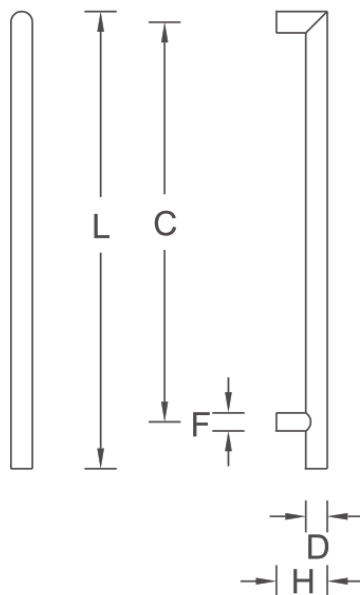

DPA4111

Round, Straight Door Pull

Specifications:

Material: Stainless Steel
 (Brass or Aluminum Optional)
 Options: Mid-Post, suffix with MP

Available Finishes:

- 630
- 629
- 622
- Dark Bronze
- Other finishes available upon request

Size Information:

D: 1.25" (32mm)
 C: Per Project Specification
 H: 3.03" (77mm)
 L: Per project Specification
 F: 1" (25mm)