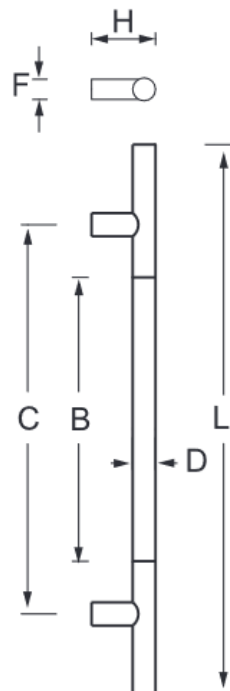

## Round, Straight Door Pull With Wood Grip

### Specifications:

Material: Stainless Steel  
 (Brass or Aluminum Optional)  
 Options: Mid-Post, suffix with MP

### Size Information:

- D: 1.25" (32mm)
- C: Per Project Specification
- H: 2.83" (72mm)
- L: Per project Specification
- F: 1" (25mm)