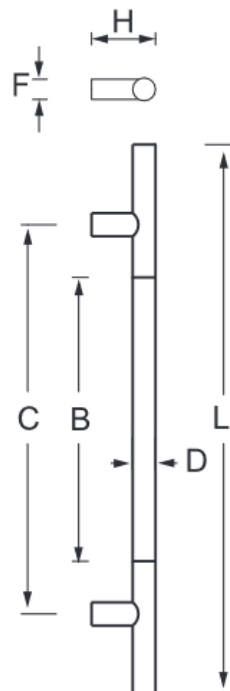

DPA4096

Round, Straight Door Pull With Wood Grip

Specifications:

Material: Stainless Steel
 (Brass or Aluminum Optional)
 Options: Mid-Post, suffix with MP

Available Finishes:

- 630
- 629
- 622
- Dark Bronze
- Other finishes available upon request

Size Information:

D: 1" (25mm)
 C: Per Project Specification
 H: 2.36" (60mm)
 L: Per project Specification
 F: .87" (22mm)