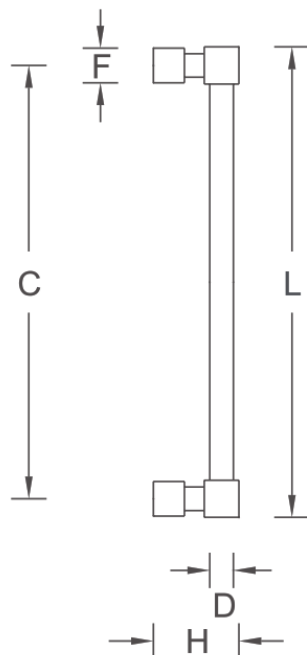

DPA4085

Round, Straight Door Pull

Specifications:

Material: Stainless Steel
 (Brass or Aluminum Optional)
 Options: Mid-Post, suffix with MP

Available Finishes:

- 630
- 629
- 622
- Dark Bronze
- Other finishes available upon request

Size Information:

D: .87" (22mm)
 C: Per Project Specification
 H: 3.03" (77mm)
 L: Per project Specification
 F: 1.25" (32mm)