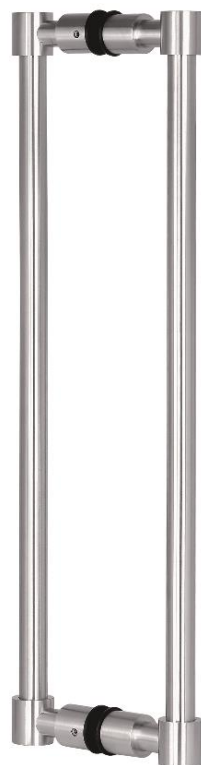

DPA4084

Round, Straight Door Pull

Specifications:

Material: Stainless Steel
 (Brass or Aluminum Optional)
 Options: Mid-Post, suffix with MP

Available Finishes:

- 630
- 629
- 622
- Dark Bronze
- Other finishes available upon request

Size Information:

- D: .75" (19mm)
- C: Per Project Specification
- H: 2.72" (69mm)
- L: Per project Specification
- F: 1.10" (28mm)