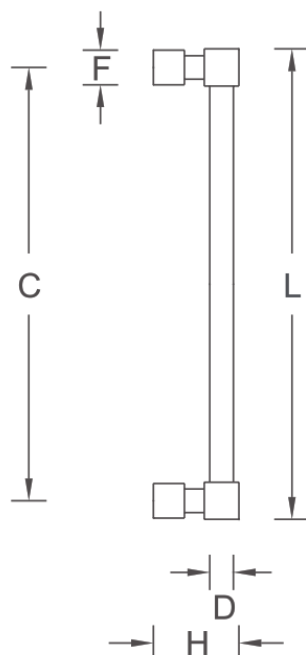

DPA4084

Round, Straight Door Pull

Specifications:

Material: Stainless Steel
 (Brass or Aluminum Optional)
 Options: Mid-Post, suffix with MP

Available Finishes:

- 630
- 629
- 622
- Dark Bronze
- Other finishes available upon request

Size Information:

- D: .75" (19mm)
- C: Per Project Specification
- H: 2.72" (69mm)
- L: Per project Specification
- F: 1.10" (28mm)