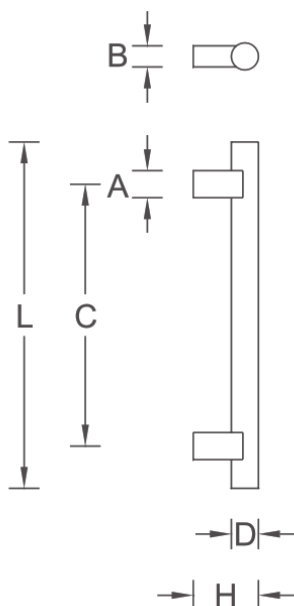

## Round, Straight Door Pull

### Specifications:

Material: Stainless Steel  
 (Brass or Aluminum Optional)  
 Options: Mid-Post, suffix with MP

### Size Information:

- A: 1.5" (38mm)
- B: 1.26" (32mm)
- D: 1.5" (38mm)
- C: Per Project Specification
- H: 3.27" (83mm)
- L: Per project Specification