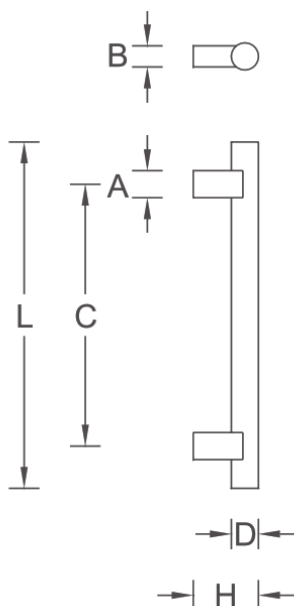

DPA4074

Round, Straight Door Pull

Specifications:

Material: Stainless Steel
 (Brass or Aluminum Optional)
 Options: Mid-Post, suffix with MP

Available Finishes:

- 630
- 629
- 622
- Dark Bronze
- Other finishes available upon request

Size Information:

- A: 1.25" (32mm)
- B: 1" (25mm)
- D: 1.25" (32mm)
- C: Per Project Specification
- H: 3.03" (77mm)
- L: Per project Specification