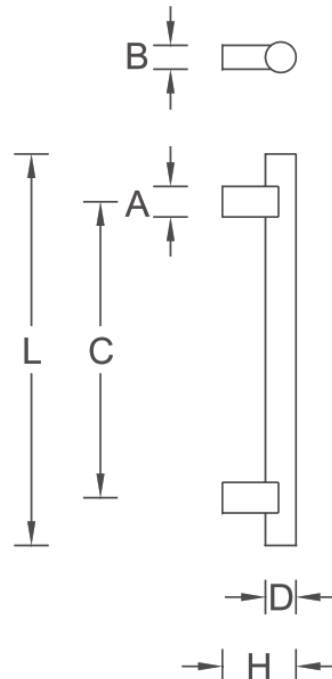

# DPA4074 | Round, Straight, Door Pull

## Specifications:

Material: Stainless Steel  
(Brass or Aluminum Optional)

Options: Mid-Post, suffix with MP

## Size Information:

- A: 1.25" (32mm)
- B: 1" (25mm)
- D: 1.25" (32mm)
- C: Per Project Specification
- H: 3.03" (77mm)
- L: Per project Specification