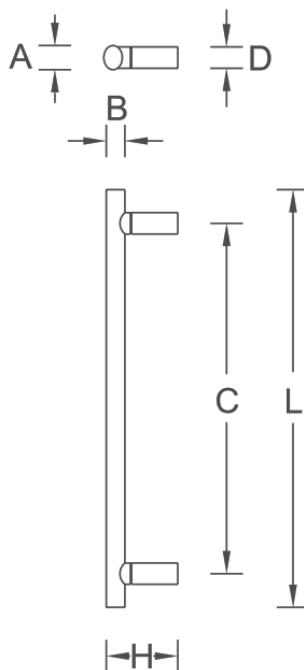

DPA4073

Round, Straight Door Pull

Specifications:

Material: Stainless Steel
 (Brass or Aluminum Optional)
 Options: Mid-Post, suffix with MP

Available Finishes:

- 630
- 629
- 622
- Dark Bronze
- Other finishes available upon request

Size Information:

- A: .99" (25.2mm)
- B: .76" (19.4mm)
- D: .87" (22mm)
- C: Per Project Specification
- H: 2.64" (67mm)
- L: Per project Specification