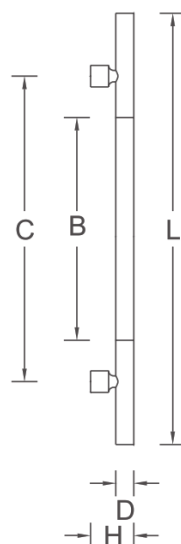

DPA4055

Round, Straight Door Pull with Wood Grip

Specifications:

Material: Stainless Steel
(Brass or Aluminum Optional)

*Different Wood Options Available

Available Finishes:

- 630
- 629
- 622
- Dark Bronze
- Other finishes available upon request

Size Information:

- D: 1.25" (32mm)
- C: Per Project Specification
- H: 2.83" (72mm)
- L: Per project Specification