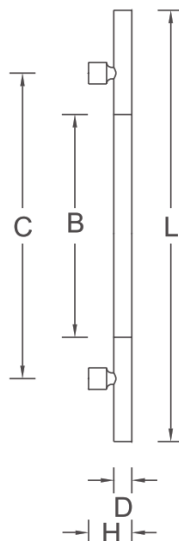

## Round, Straight Door Pull with Wood Grip

### Specifications:

Material: Stainless Steel  
(Brass or Aluminum Optional)

\*Different Wood Options Available

### Size Information:

- D: 1" (25mm)
- C: Per Project Specification
- H: 2.36" (60mm)
- L: Per project Specification