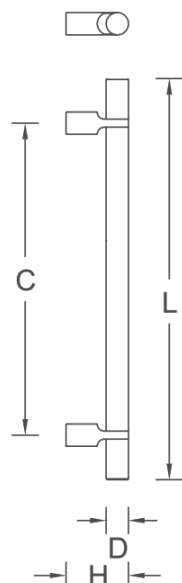

DPA4052

Round, Straight Door Pull

Specifications:

Material: Stainless Steel
 (Brass or Aluminum Optional)
 Options: Mid-Post, suffix with MP

Available Finishes:

- 630
- 629
- 622
- Dark Bronze
- Other finishes available upon request

Size Information:

D: 1" (25mm)
 C: Per Project Specification
 H: 2.75" (70mm)
 L: Per project Specification
 F: 1" (25mm)