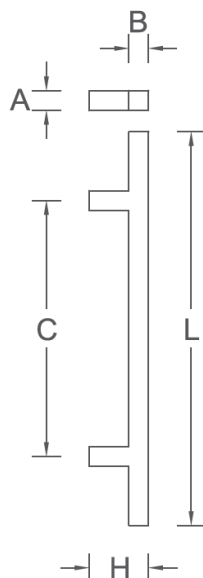

## Square, Straight Pull

### Specifications:

Material: Stainless Steel,  
Brass, Aluminum

Options: Mid-Post, suffix with MP

### Size Information:

- A: .78" (20mm)
- B: .78" (20mm)
- C: Per Project Specification
- H: 2.65" (65mm)
- L: Per project Specification