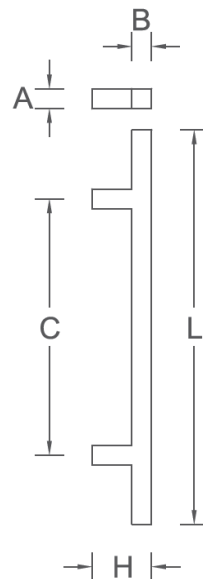

## Square, Straight Pull

### Specifications:

Material: Stainless Steel,  
Brass, Aluminum  
Options: Mid-Post, suffix with MP

### Size Information:

- A: 1" (25mm)
- B: 1" (25mm)
- C: Per Project Specification
- H: 2.75" (70mm)
- L: Per project Specification