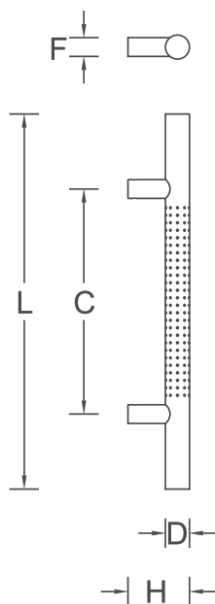

## Round, Straight Dimpled Grip Door Pull

### Specifications:

Material: Stainless Steel  
 (Brass or Aluminum Optional)  
 Options: Mid-Post, suffix with MP

### Size Information:

D: 1" (25mm)  
 C: Per Project Specification  
 H: 2.36" (60mm)  
 L: Per project Specification  
 F: .867" (22mm)