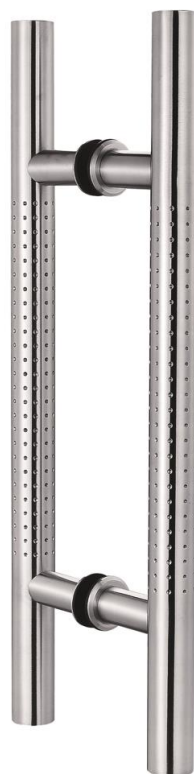

# DPA4080

## Round, Straight Dimpled Grip Door Pull

### Specifications:

Material: Stainless Steel  
 (Brass or Aluminum Optional)  
 Options: Mid-Post, suffix with MP

### Size Information:

D: 1" (25mm)  
 C: Per Project Specification  
 H: 2.36" (60mm)  
 L: Per project Specification  
 F: .867" (22mm)