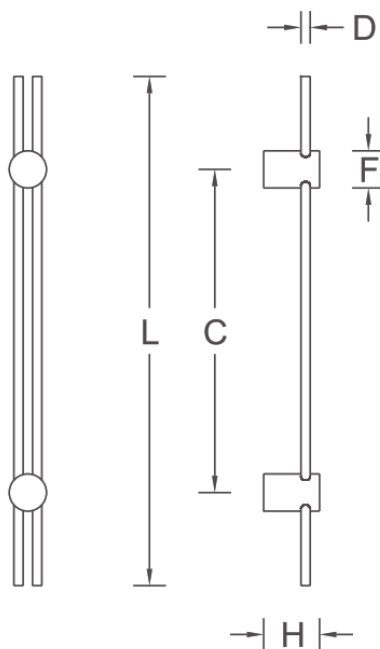

## Round, Straight Door Pulls

### Specifications:

Material: Stainless Steel  
 (Brass or Aluminum Optional)  
 Options: Mid-Post, suffix with MP

### Size Information:

D: .39" (10mm)  
 C: Per Project Specification  
 H: 2.36" (60mm)  
 L: Per project Specification  
 F: 1.57" (40mm)