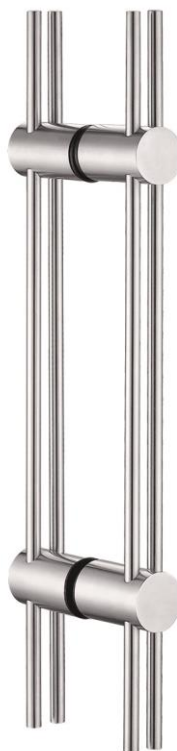

# DPA4045

## Round, Straight Door Pulls

### Specifications:

Material: Stainless Steel  
 (Brass or Aluminum Optional)  
 Options: Mid-Post, suffix with MP

### Size Information:

D: .39" (10mm)  
 C: Per Project Specification  
 H: 2.36" (60mm)  
 L: Per project Specification  
 F: 1.57" (40mm)