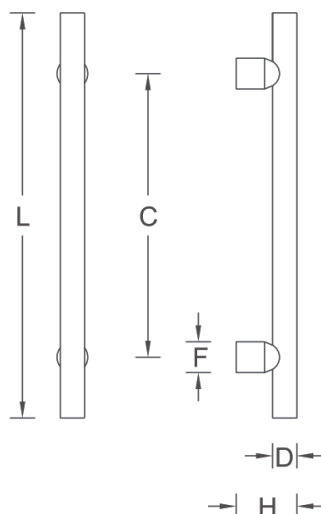

DPA4008

Round, Straight Pull

Specifications:

Material: Stainless Steel,
Brass, Aluminum Optional
Options: Mid-Post, suffix with MP

Available Finishes:

- 630
- 629
- 622
- Dark Bronze
- Other finishes available upon request

Size Information:

- D: 1" (25mm)
- C: Per Project Specification
- H: 3.35" (85mm)
- L: Per project Specification
- F: 1.25" (32mm)