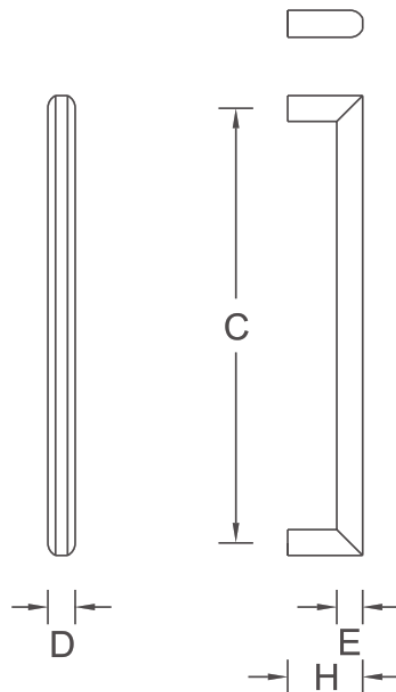

DPA1063

Round, Straight Door Pull

Specifications:

Material: Stainless Steel
(Brass or Aluminum Optional)

Available Finishes:

- 630
- 629
- 622
- Dark Bronze
- Other finishes available upon request

Size Information:

- D: 1" (25mm)
- C: Per Project Specification
- H: 2.75" (70mm)
- L: Per project Specification
- E: .94" (24mm)

PULLS