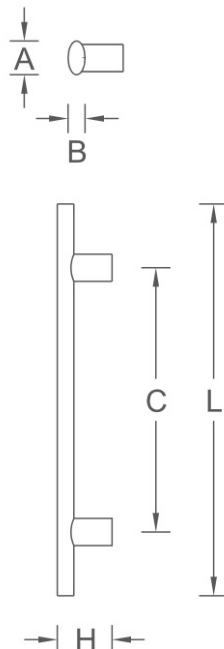

# DPD4013 | Oval, Straight Door Pull

### Specifications:

Material: Stainless Steel  
 (Brass or Aluminum Optional)  
 Options: Mid-Post, suffix with MP

### Size Information:

- A: 1.5" (40mm)
- B: .75" (20mm)
- C: Per Project Specification
- H: 2.5" (65mm)
- L: Per project Specification